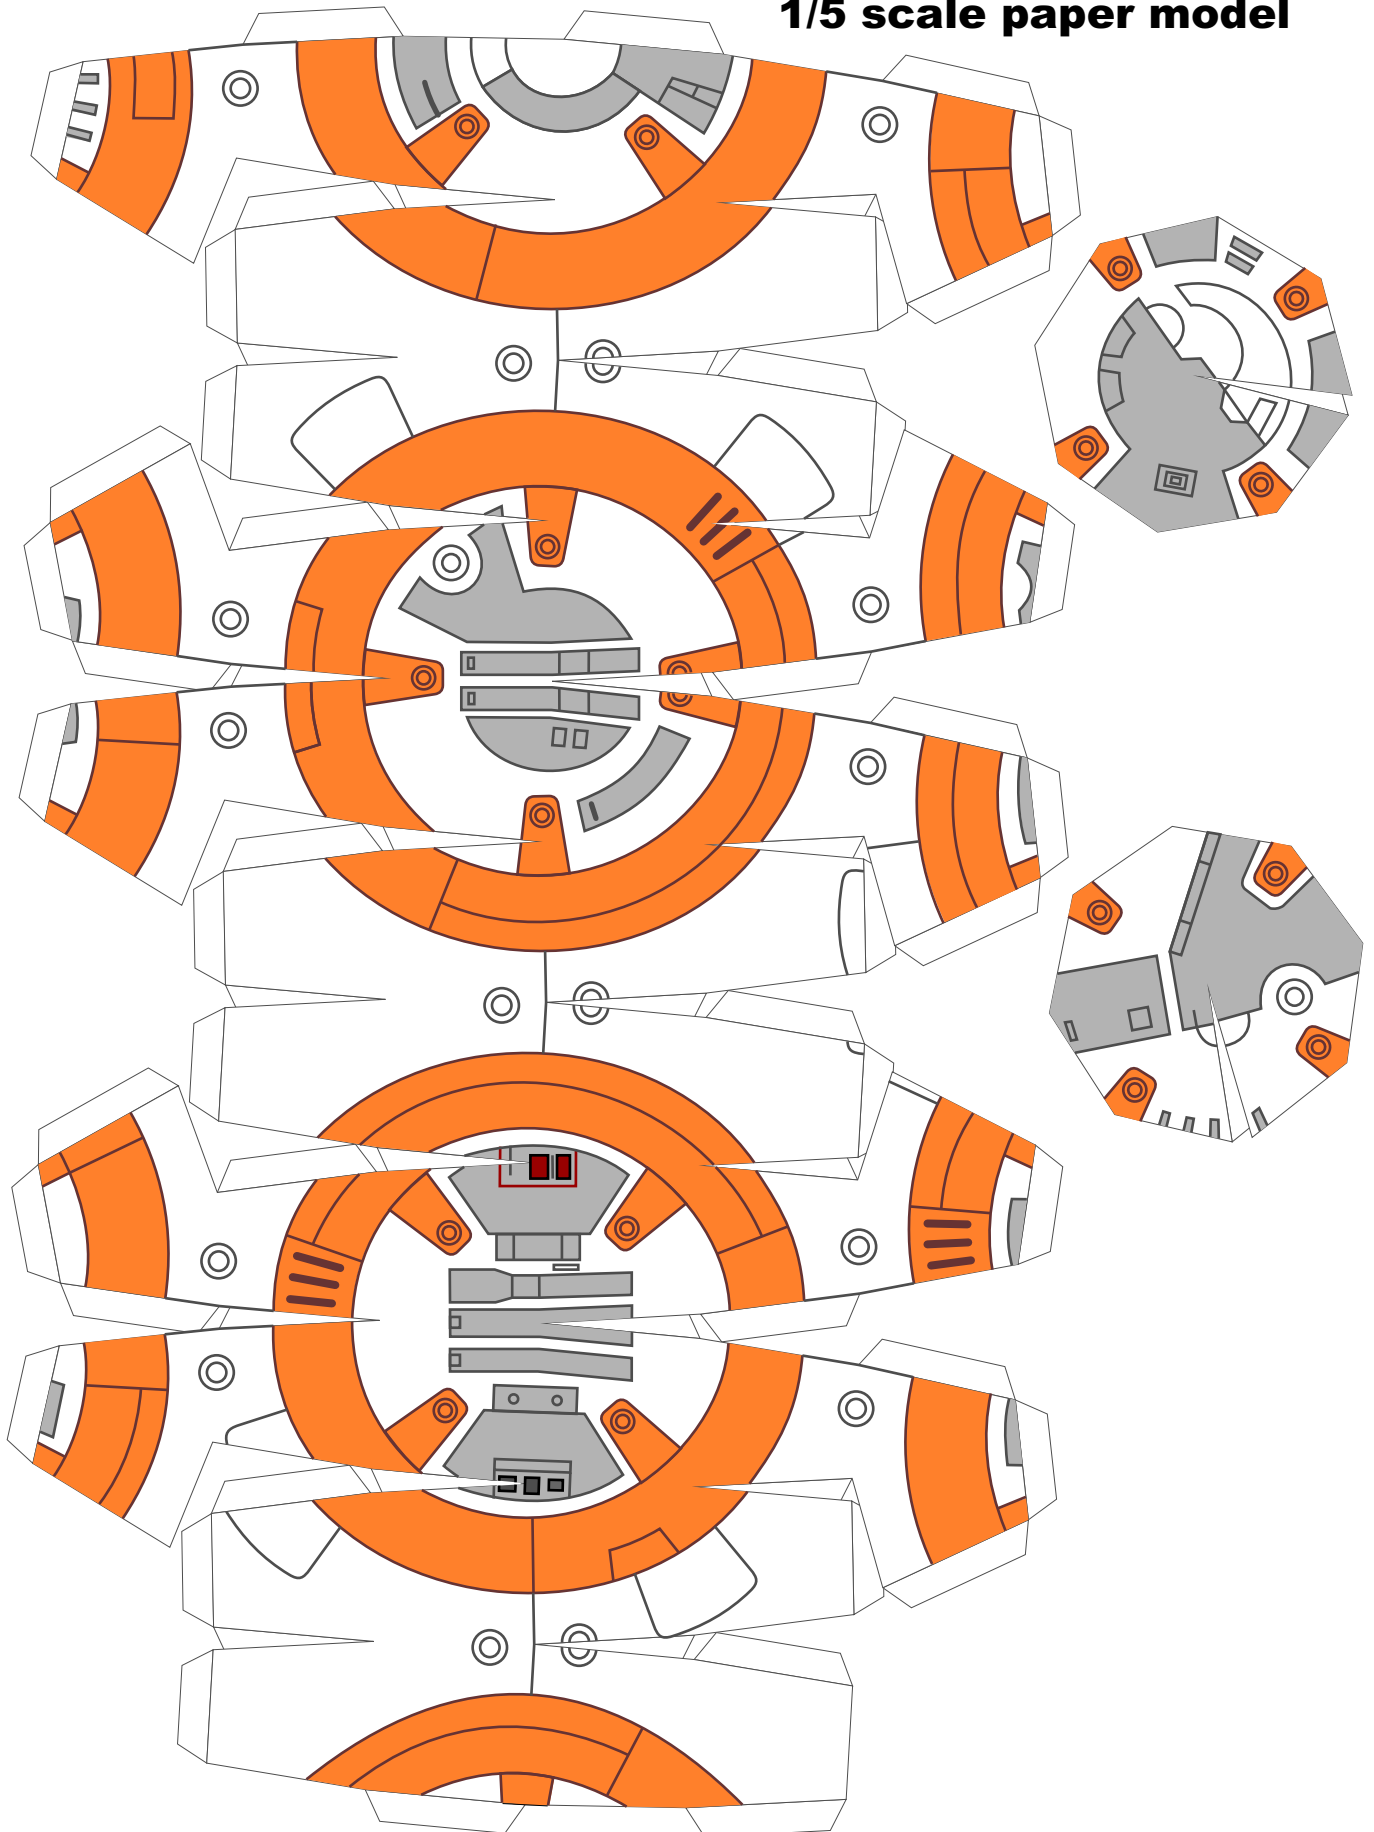

STAR WARS: BB-8

1/5 scale paper model

Model created by n8s (12/2015).
Revision by Revell-Fan (1/2016).

Star Wars & BB-8 ©, ® and ™ Lucasfilm Ltd. / Disney.
No commercial use. No infringement intended.
Have fun and enjoy! :-)