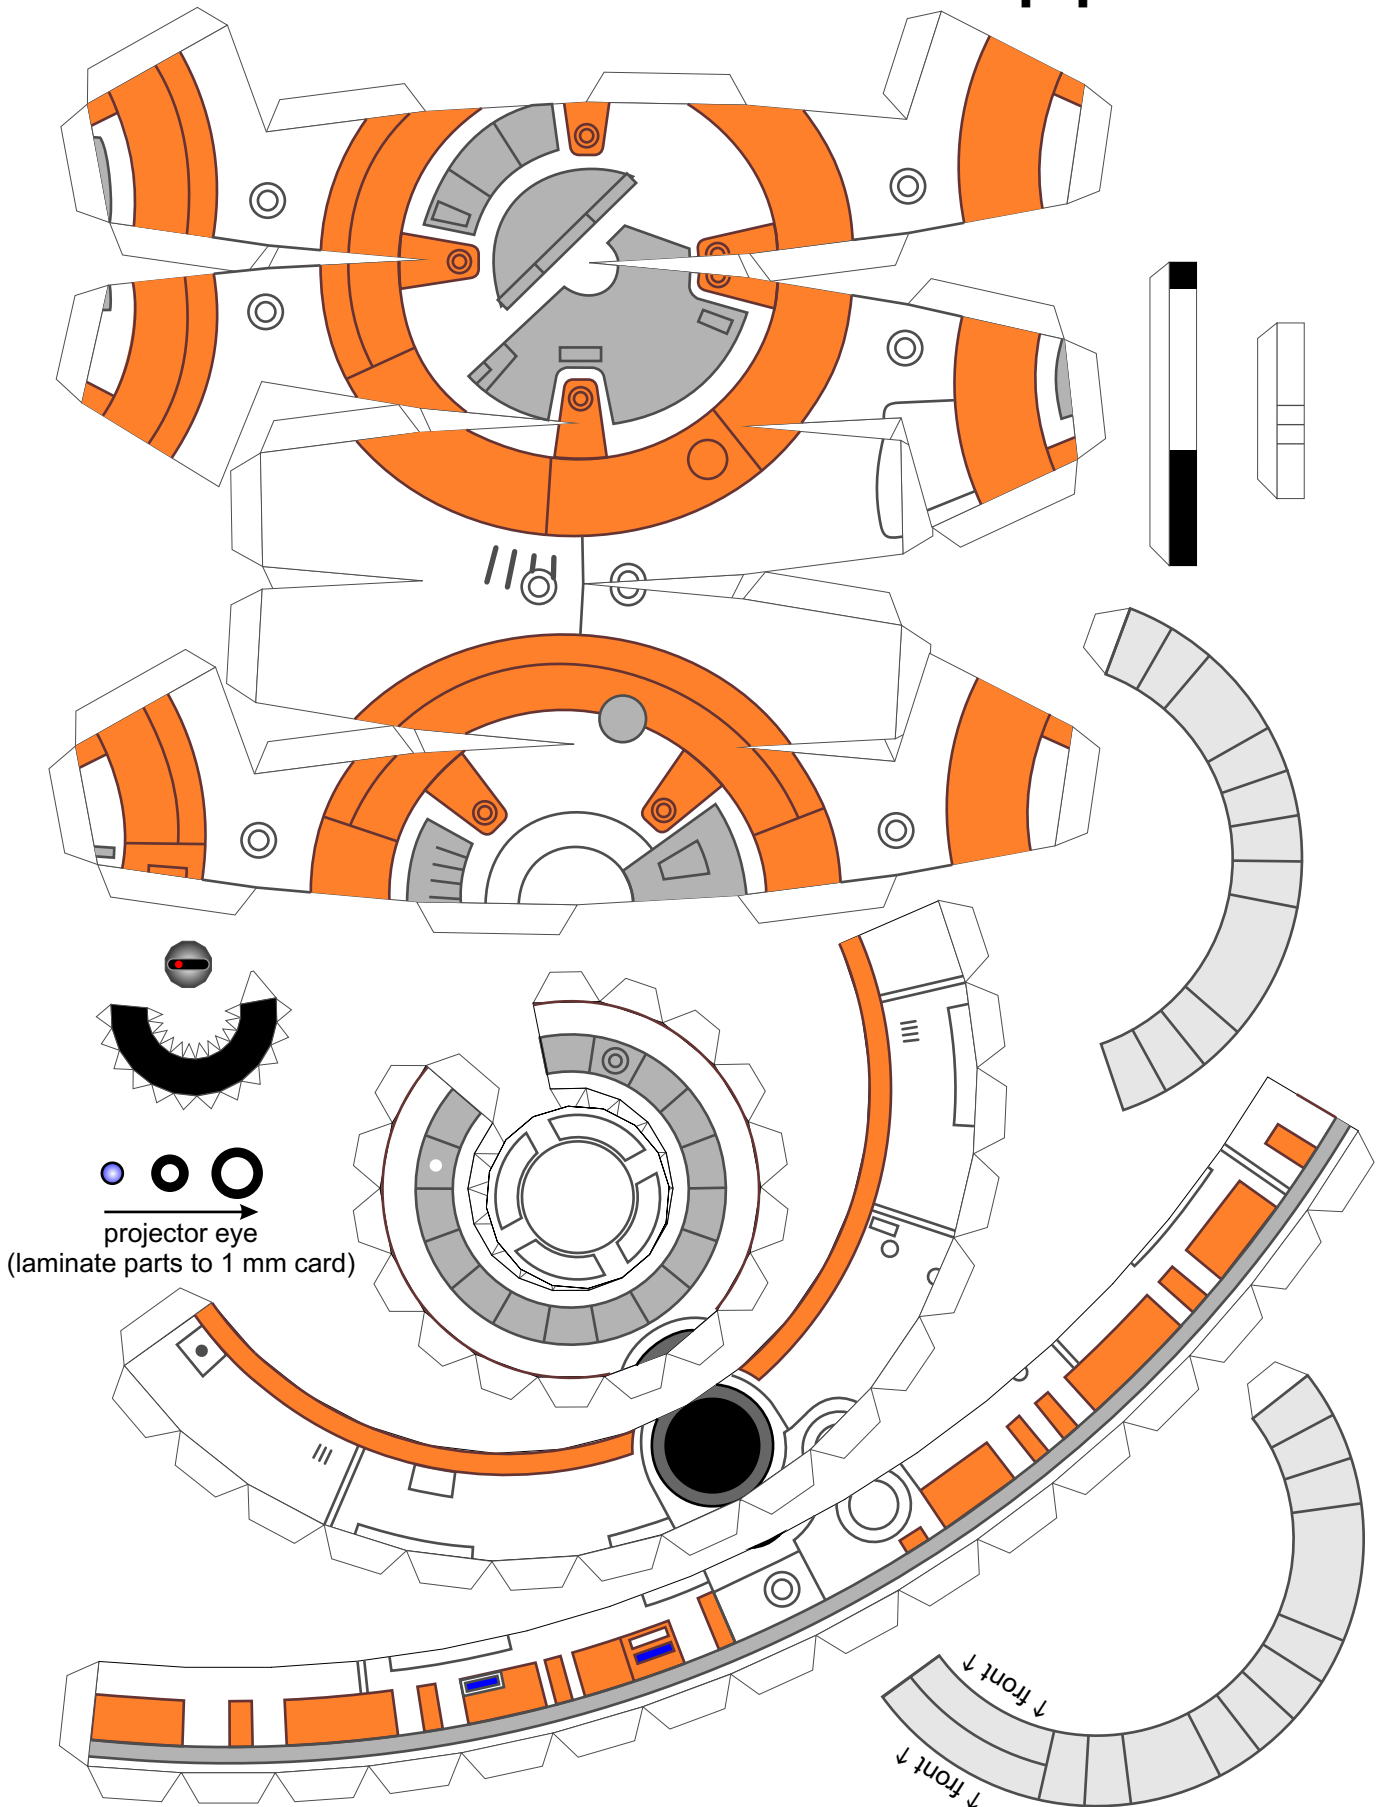

STAR WARS: BB-8

1/5 scale paper model

Model created by n8s (12/2015).
Revision by Revell-Fan (1/2016).

Star Wars & BB-8 ©, ® and ™ Lucasfilm Ltd. / Disney.
No commercial use. No infringement intended.
Have fun and enjoy! :-)