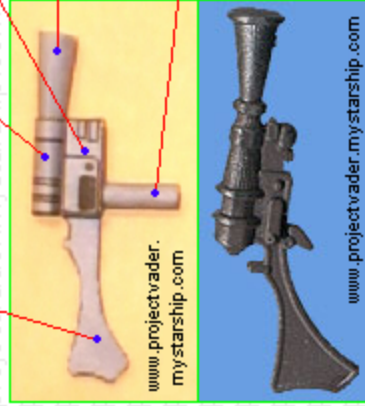

Glue back to
back for color
both sides

Roll Into Tube

Roll Into Tube

**Project
Vader**

Key:
"X" = Cut Out
"X" = Glue